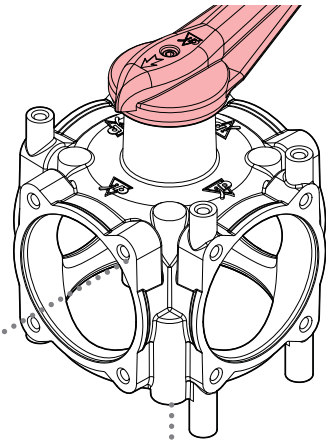

Suction side *Saugseite ist*
is down. *unten.*

Dimensions *Abmessungen*

electric / SMART

Specifications in mm
Angaben in mm

5-way ball valves 5-Wege Kugelventile

KH3

Operating pressure <i>Betriebs-Dauerdruck</i>	Flow rate <i>Durchfluss</i>	Inlet <i>Einlass</i>	Outlets <i>Auslass</i>	Material <i>Material</i>		
				Ball <i>Schaltkugel</i>	Housing <i>Gehäuse</i>	Sealing <i>Dichtung</i>
max. 3 bar	max. 1 000 l/min	depending on flange <i>je nach Flansch</i>	depending on flange <i>je nach Flansch</i>	POM + PTFE or Aluminium hard coated	Aluminium	PA, FPM, NBR

5-way ball valves *5-Wege Kugelventile*

KH3

Selection *Auswahl*

Article no. <i>Artikel-Nr.</i>	Drive <i>Antrieb</i>	Size of inlet <i>Einlassgröße</i>	Size of outlets <i>Auslassgrößen</i>
KH3			
82014	manual	G3" male	4 x G3" male
82797	manual	G3" male	4 x Banjo 3"
82015	electric	G3" male	4 x G3" male
84873	SMART	Banjo 3"	1 x Banjo 2" 2 x Banjo 3" 1 x blind flange

Designed for your heavy-duty application!

ALUMINIUM

HARD COATED

altek
SUPPLY WITH PERFECTION

5-way ball valves 5-Wege Kugelventile

KH3 Flanges Flansche

Article no. Pressure flange KH3
Artikel-Nr. Druckflansch KH3

82879	G2	male
82011	G3	male

84812	G1 ½	female
83544	G2	female
82542	G3	female

83057	Banjo 2"	full port
82796	Banjo 3"	full port

82544	Blind flange <i>Blindflansch</i>
-------	-------------------------------------